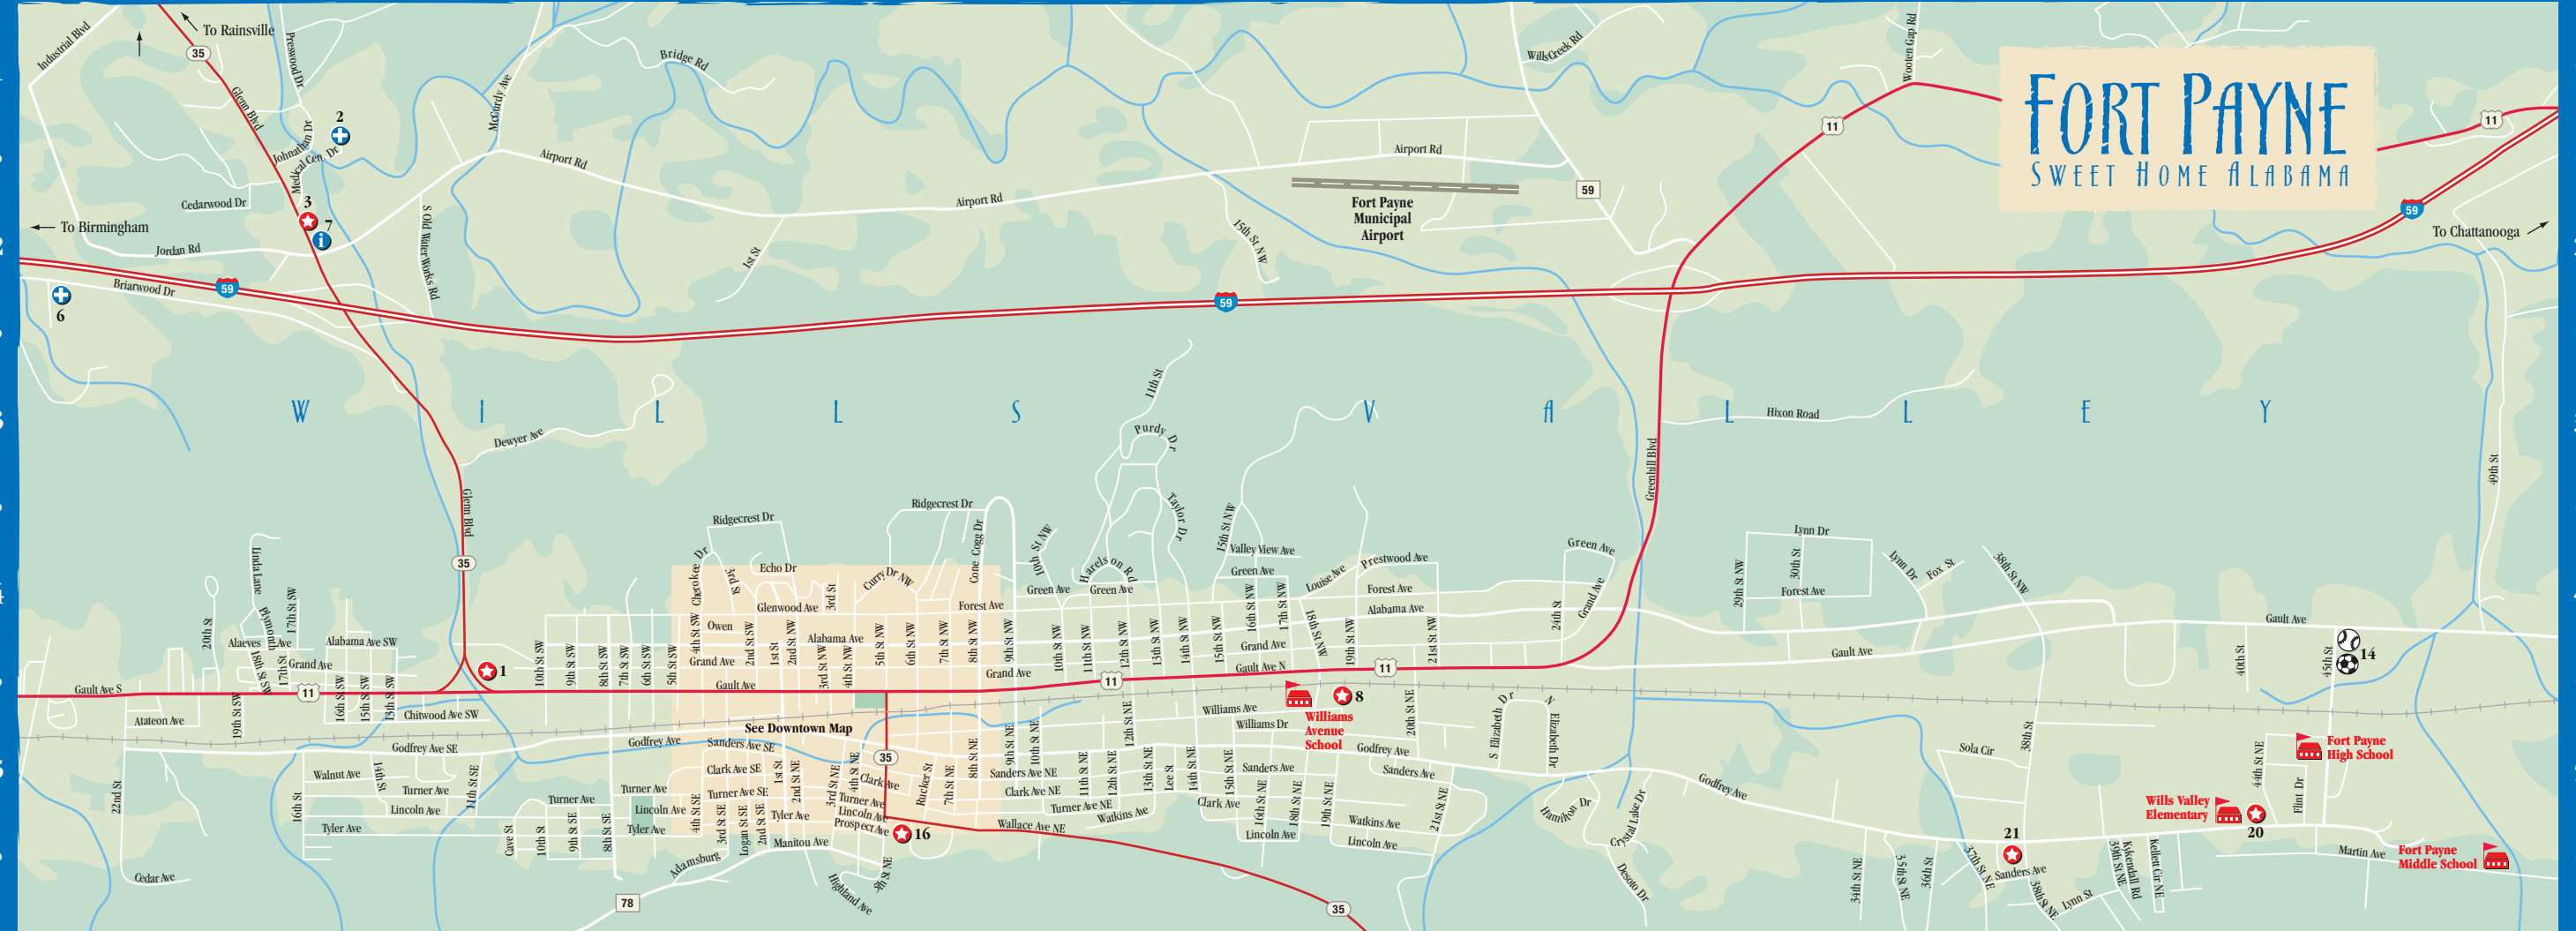

FORT PAYNE

SWEET HOME ALABAMA

ATTRACTIONS

- 1 Alabama Fan Club & Museum
- 2 Baptist Medical Center
- 3 Bengie Rt. Trail of Tears Historic Marker
- 4 Big Mill Antique Mall
- 5 Big Mill Landmark
- 6 DeKalb County Health Department
- 7 DeKalb County Tourist Association
- 8 DeKalb County VFW Fairgrounds
- 9 DeSoto State Park
- 10 Fort Payne Chamber of Commerce
- 11 Fort Payne Depot Museum
- 12 Fort Payne Hosiery Museum
- 13 Fort Payne Opera House
- 14 Fort Payne Sports Complex
- 15 Fort Payne Union Park & Historical Markers
- 16 Hawkins Springs (Manitou Springs)
- 17 Little River Canyon National Preserve
- 18 Original Fort in Fort Payne

- 19 Trail of Tears Historic Marker
- 20 Wills Valley Recreation Department
- 21 Willstown Mission

INFORMATION

Fort Payne Chamber of Commerce:
300 Gault Ave. N (256) 845-2741

DeKalb County Tourist Association:
1503 Glenn Blvd. SW (888) 805-4740, (256) 845-3957

MAP LEGEND

- Attraction
- Information
- Library
- Post Office

© 2009 City of Fort Payne, AL
Map by Cartagram, LLC